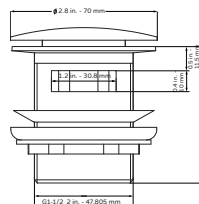

POP-UP DRAIN