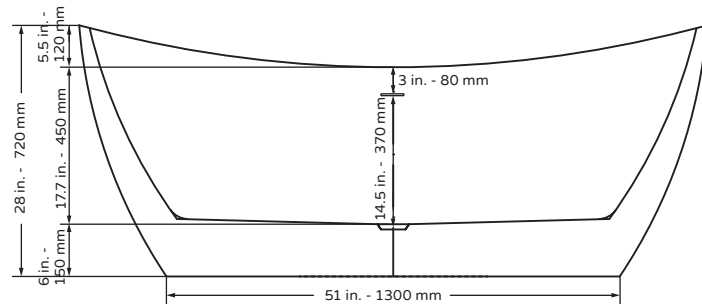

WARRANTY

- 5 Years