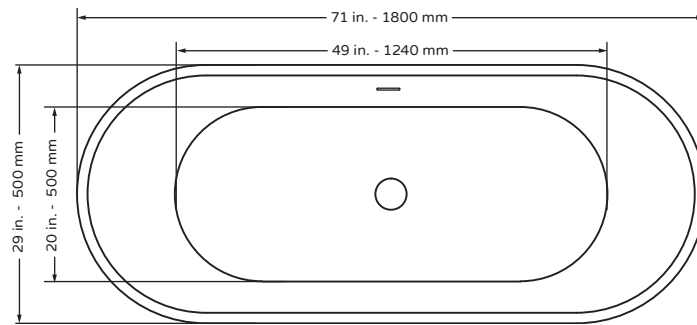

WARRANTY

- 5 Years